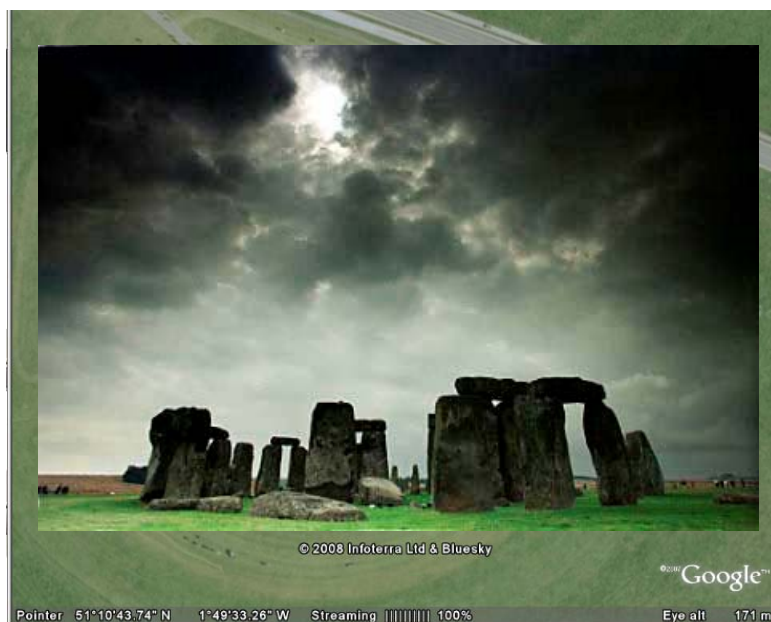

kultusz helyek